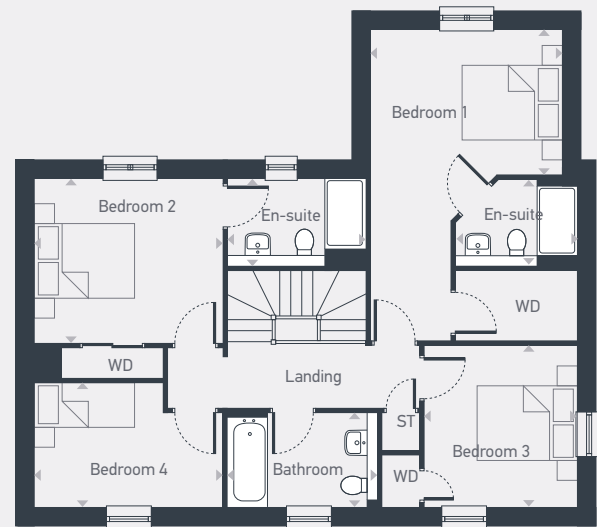

GROUND FLOOR

FIRST FLOOR

Internal area  
167.2sq.m / 1799.1sq.ft

DIMENSIONS	m	ft
Living	6.57m x 3.76m	21'6" x 12'4"
Kitchen	6.57m x 4.16m	21'6" x 13'7"
Garden Room	3.85m x 2.71m	12'7" x 8'10"
WC/Utility	1.73m x 2.75m	5'8" x 9'0"

	m	ft
Bedroom 1	3.85m x 2.90m	12'7" x 9'6"
Bedroom 1 En Suite	2.43m x 1.73m	7'11" x 5'8"
Bedroom 2	3.77m x 3.28m	12'4" x 10'9"
Bedroom 2 En Suite	2.75m x 1.73m	9'0" x 5'8"
Bedroom 3	3.98m x 3.06m	13'0" x 10'0"
Bedroom 4	2.48m x 3.77m	8'1" x 12'4"
Bathroom	3.00m x 1.88m	9'10" x 6'2"