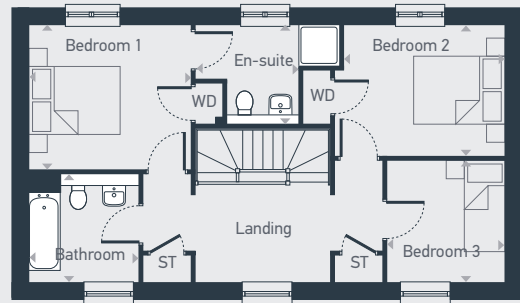

GROUND FLOOR

FIRST FLOOR

Internal area
127.6sq.m / 1373.0sq.ft

DIMENSIONS	m	ft
Living	3.75m x 5.67m	12'3" x 18'7"
Kitchen	3.56m x 5.67m	11'8" x 18'7"
Garden Room	2.77m x 2.77m	9'1" x 9'1"
WC/Utility	2.18m x 1.85m	7'1" x 6'0"

	m	ft
Bedroom 1	3.56m x 3.18m	11'8" x 10'5"
Bedroom 1 en-suite	2.27m x 2.18m	7'5" x 7'1"
Bedroom 2	3.55m x 2.88m	11'7" x 9'5"
Bedroom 3	2.60m x 2.68m	8'6" x 8'9"
Bathroom	2.38m x 2.41m	7'9" x 7'10"