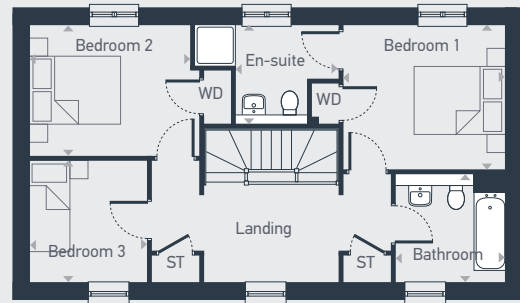

GROUND FLOOR

FIRST FLOOR

Internal area
127.6sq.m / 1373.0sq.ft

DIMENSIONS	m	ft
Living	3.75m x 5.67m	12'3" x 18'7"
Kitchen	3.56m x 5.67m	11'8" x 18'7"
Garden Room	2.77m x 2.77m	9'1" x 9'1"
WC/Utility	2.18m x 1.85m	7'1" x 6'0"

	m	ft
Bedroom 1	3.56m x 3.18m	11'8" x 10'5"
Bedroom 1 en-suite	2.27m x 2.18m	7'5" x 7'1"
Bedroom 2	3.55m x 2.88m	11'7" x 9'5"
Bedroom 3	2.60m x 2.68m	8'6" x 8'9"
Bathroom	2.38m x 2.41m	7'9" x 7'10"