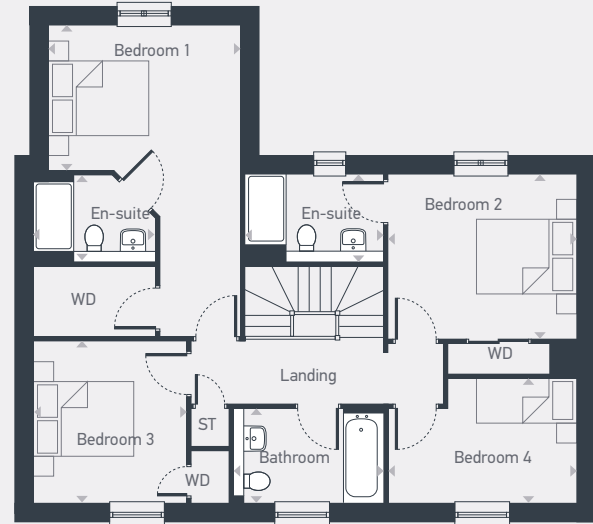

GROUND FLOOR

FIRST FLOOR

Internal area
167.2sq.m / 1799.1sq.ft

DIMENSIONS	m	ft
Living	6.57m x 3.76m	21'6" x 12'4"
Kitchen	6.57m x 4.16m	21'6" x 13'7"
Garden Room	3.85m x 2.71m	12'7" x 8'10"
WC/Utility	1.73m x 2.75m	5'8" x 9'0"

	m	ft
Bedroom 1	3.85m x 2.90m	12'7" x 9'6"
Bedroom 1 En Suite	2.43m x 1.73m	7'11" x 5'8"
Bedroom 2	3.77m x 3.28m	12'4" x 10'9"
Bedroom 2 En Suite	2.75m x 1.73m	9'0" x 5'8"
Bedroom 3	3.98m x 3.06m	13'0" x 10'0"
Bedroom 4	2.48m x 3.77m	8'1" x 12'4"
Bathroom	3.00m x 1.88m	9'10" x 6'2"