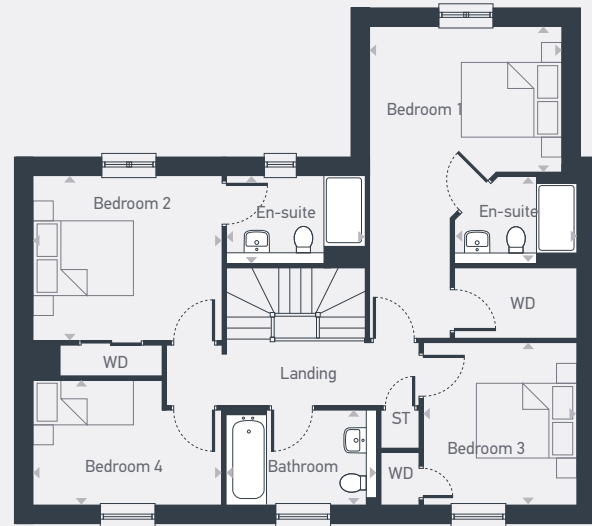

GROUND FLOOR

FIRST FLOOR

Internal area  
167.2sq.m / 1799.1sq.ft

DIMENSIONS	m	ft
Living	6.57m x 3.76m	21'6" x 12'4"
Kitchen	6.57m x 4.16m	21'6" x 13'7"
Garden Room	3.85m x 2.71m	12'7" x 8'10"
WC/Utility	1.73m x 2.75m	5'8" x 9'0"

	m	ft
Bedroom 1	3.85m x 2.90m	12'7" x 9'6"
Bedroom 1 En Suite	2.43m x 1.73m	7'11" x 5'8"
Bedroom 2	3.77m x 3.28m	12'4" x 10'9"
Bedroom 2 En Suite	2.75m x 1.73m	9'0" x 5'8"
Bedroom 3	3.98m x 3.06m	13'0" x 10'0"
Bedroom 4	2.48m x 3.77m	8'1" x 12'4"
Bathroom	3.00m x 1.88m	9'10" x 6'2"