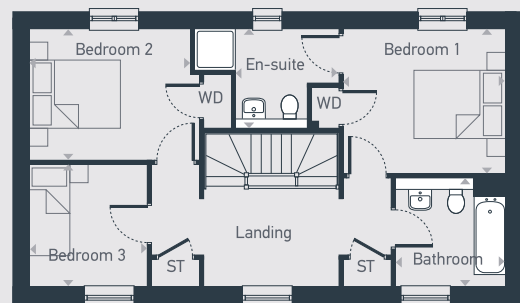

GROUND FLOOR

FIRST FLOOR

Internal area
127.6sq.m / 1373.0sq.ft

DIMENSIONS	m	ft
Living	3.75m x 5.67m	12'3" x 18'7"
Kitchen	3.56m x 5.67m	11'8" x 18'7"
Garden Room	2.77m x 2.77m	9'1" x 9'1"
WC/Utility	2.18m x 1.85m	7'1" x 6'0"

	m	ft
Bedroom 1	3.56m x 3.18m	11'8" x 10'5"
Bedroom 1 en-suite	2.27m x 2.18m	7'5" x 7'1"
Bedroom 2	3.55m x 2.88m	11'7" x 9'5"
Bedroom 3	2.60m x 2.68m	8'6" x 8'9"
Bathroom	2.38m x 2.41m	7'9" x 7'10"