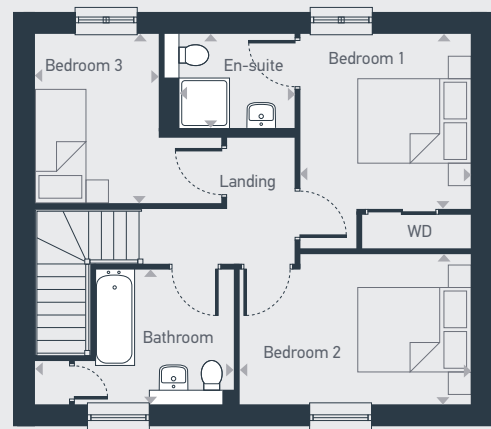

GROUND FLOOR

FIRST FLOOR

Internal area
100.2sq.m / 1078.2sq.ft

DIMENSIONS	m	ft
Living	5.10m x 3.46m	16'8" x 11'4"
Kitchen/Dining	5.10m x 3.01m	16'8" x 9'10"
WC/Utility	2.52m x 1.92m	8'3" x 6'3"

	m	ft
Bedroom 1	3.02m x 3.81m	9'10" x 12'6"
Bedroom 1 en-suite	1.68m x 2.05m	5'6" x 6'8"
Bedroom 2	2.66m x 4.10m	8'8" x 13'5"
Bedroom 3	3.01m x 2.19m	9'10" x 7'2"
Bathroom	2.38m x 3.52m	7'9" x 11'6"