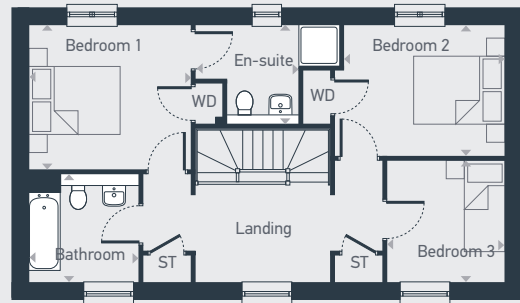

GROUND FLOOR

FIRST FLOOR

Internal area
127.6sq.m / 1373.0sq.ft

DIMENSIONS	m	ft
Living	3.75m x 5.67m	12'3" x 18'7"
Kitchen	3.56m x 5.67m	11'8" x 18'7"
Garden Room	2.77m x 2.77m	9'1" x 9'1"
WC/Utility	2.18m x 1.85m	7'1" x 6'0"

	m	ft
Bedroom 1	3.56m x 3.18m	11'8" x 10'5"
Bedroom 1 en-suite	2.27m x 2.18m	7'5" x 7'1"
Bedroom 2	3.55m x 2.88m	11'7" x 9'5"
Bedroom 3	2.60m x 2.68m	8'6" x 8'9"
Bathroom	2.38m x 2.41m	7'9" x 7'10"