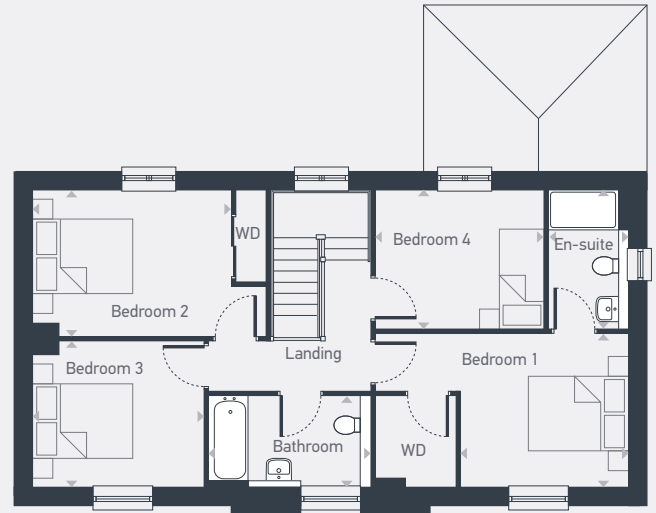

GROUND FLOOR

FIRST FLOOR

Internal area
155.8sq.m / 1676.4sq.ft

DIMENSIONS	m	ft
Living	5.97m x 4.70m	19'7" x 15'5"
Kitchen	5.97m x 3.63m	19'7" x 11'10"
Garden Room	2.96m x 3.62m	9'8" x 11'10"
Utility	2.04m x 2.35m	6'8" x 7'8"
WC	2.35m x 1.79m	7'8" x 5'10"

	m	ft
Bedroom 1	3.08m x 3.37m	10'1" x 11'0"
Bedroom 1 En Suite	2.78m x 1.60m	9'1" x 5'2"
Bedroom 2	3.98m x 2.93m	13'0" x 9'7"
Bedroom 3	3.43m x 2.93m	11'3" x 9'7"
Bedroom 4	3.38m x 2.78m	11'1" x 9'1"
Bathroom	3.25m x 1.83m	10'7" x 6'0"