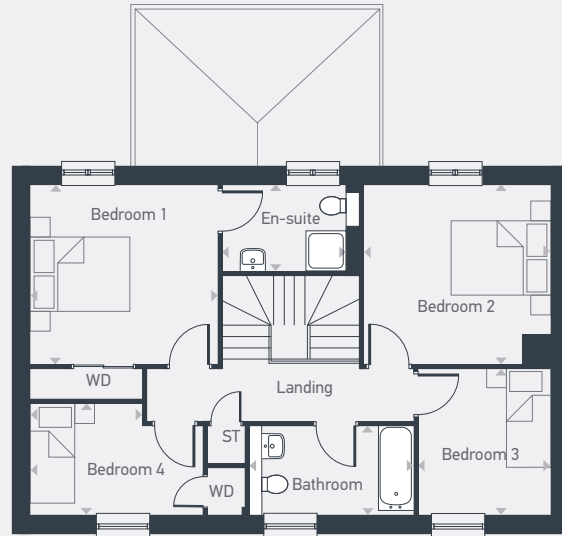

GROUND FLOOR

FIRST FLOOR

Internal area
152.6sq.m / 1642.0sq.ft

DIMENSIONS	m	ft
Living	3.76m x 6.65m	12'4" x 21'9"
Kitchen	3.76m x 6.65m	12'4" x 21'9"
Garden Room	4.07m x 2.75m	13'4" x 9'0"
WC/Utility	1.73m x 2.75m	5'8" x 9'0"

	m	ft
Bedroom 1	3.76m x 3.61m	12'4" x 11'10"
Bedroom 1 En Suite	2.50m x 1.73m	8'2" x 5'8"
Bedroom 2	3.76m x 3.61m	12'4" x 11'10"
Bedroom 3	2.93m x 2.66m	9'7" x 8'8"
Bedroom 4	3.46m x 2.23m	11'4" x 7'3"
Bathroom	3.30m x 1.78m	10'9" x 5'10"