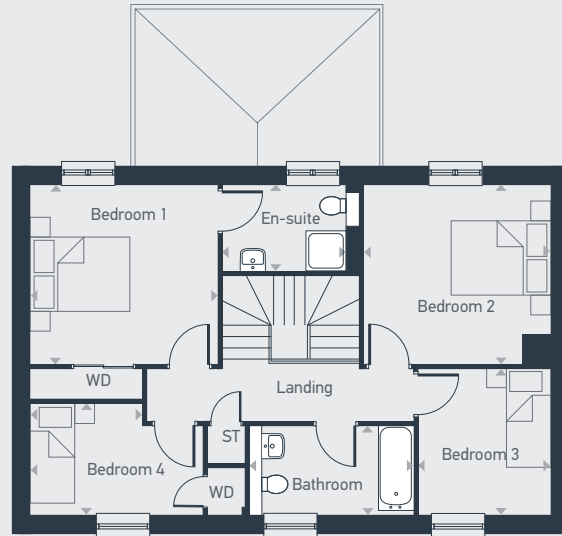

GROUND FLOOR

FIRST FLOOR

Internal area
152.6sq.m / 1642.0sq.ft

DIMENSIONS	m	ft
Living	3.76m x 6.65m	12'4" x 21'9"
Kitchen	3.76m x 6.65m	12'4" x 21'9"
Garden Room	4.07m x 2.75m	13'4" x 9'0"
WC/Utility	1.73m x 2.75m	5'8" x 9'0"

	m	ft
Bedroom 1	3.76m x 3.61m	12'4" x 11'10"
Bedroom 1 En Suite	2.50m x 1.73m	8'2" x 5'8"
Bedroom 2	3.76m x 3.61m	12'4" x 11'10"
Bedroom 3	2.93m x 2.66m	9'7" x 8'8"
Bedroom 4	3.46m x 2.23m	11'4" x 7'3"
Bathroom	3.30m x 1.78m	10'9" x 5'10"