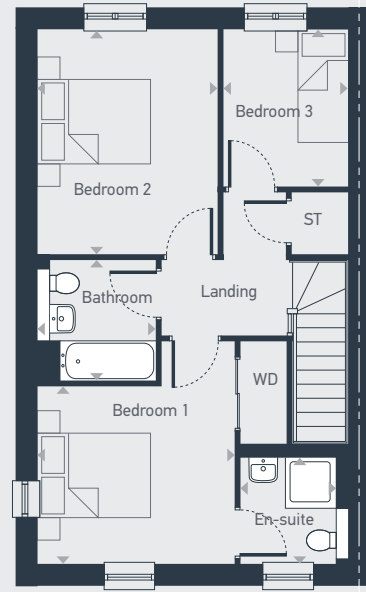

GROUND FLOOR

FIRST FLOOR

Internal area
111.2sq.m / 1196.5sq.ft

DIMENSIONS	m	ft
Living	5.38m x 3.23m	17'7" x 10'7"
Kitchen	3.98m x 5.48m	13'0" x 17'11"
WC/Utility	1.88m x 2.15m	6'2" x 7'0"

	m	ft
Bedroom 1	3.48m x 3.14m	11'5" x 10'3"
Bedroom 1 En Suite	1.70m x 1.89m	5'6" x 6'2"
Bedroom 2	3.18m x 3.98m	10'5" x 13'0"
Bedroom 3	2.20m x 2.78m	7'2" x 9'1"
Bathroom	2.13m x 2.78m	6'11" x 6'9"