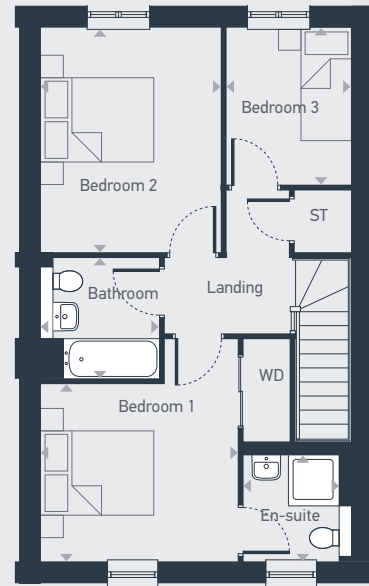

GROUND FLOOR

FIRST FLOOR

Internal area  
111.2sq.m / 1196.5sq.ft

DIMENSIONS	m	ft
Living	5.38m x 3.23m	17'7" x 10'7"
Kitchen	3.98m x 5.48m	13'0" x 17'11"
WC/Utility	1.88m x 2.15m	6'2" x 7'0"

	m	ft
Bedroom 1	3.48m x 3.14m	11'5" x 10'3"
Bedroom 1 En Suite	1.70m x 1.89m	5'6" x 6'2"
Bedroom 2	3.18m x 3.98m	10'5" x 13'0"
Bedroom 3	2.20m x 2.78m	7'2" x 9'1"
Bathroom	2.13m x 2.78m	6'11" x 6'9"