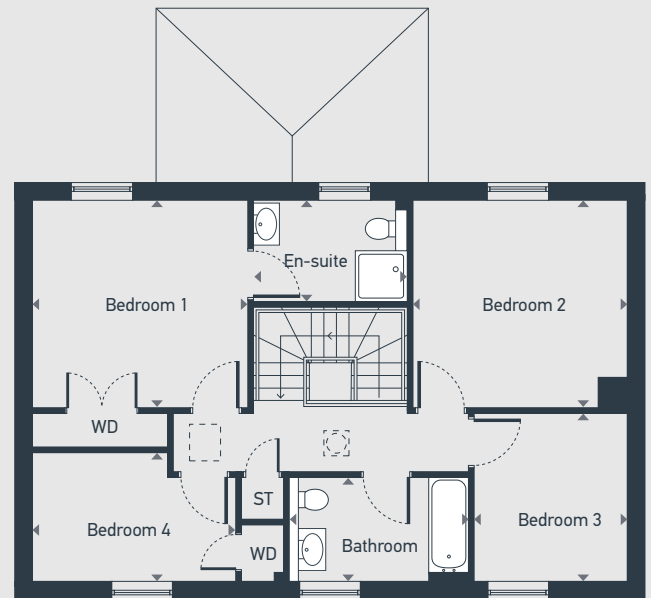

GROUND FLOOR

FIRST FLOOR

Internal area
157.5sq.m / 1695sq.ft

DIMENSIONS	m	ft
Living	6.80m x 3.84m	22'4" x 12'7"
Kitchen / Dining	6.80m x 3.84m	22'4" x 12'7"
Garden room	4.23m x 2.83m	13'11" x 9'3"
Utility	2.59m x 1.81m	8'6" x 5'11"

	m	ft
Bedroom 1	3.84m x 3.69m	12'7" x 12'1"
En-suite	2.75m x 1.81m	9'0" x 5'11"
Bedroom 2	3.84m x 3.69m	12'7" x 12'1"
Bedroom 3	3.03m x 2.75m	9'11" x 9'0"
Bedroom 4	3.65m x 2.31m	12'0" x 7'7"
Bathroom	3.20m x 1.86m	10'6" x 6'1"