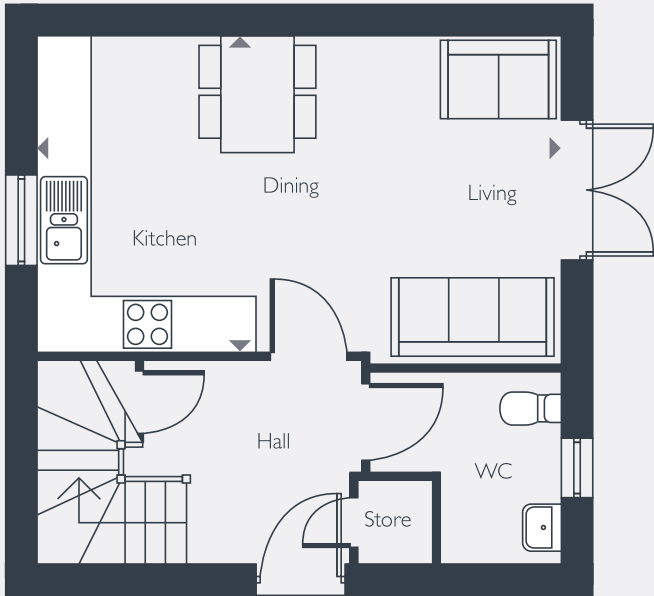

GORDON

Two bedroom house
Plot 48

GORDON

Two bedroom house
Plot 48

GROUND FLOOR

FIRST FLOOR

Internal area
67.2sq.m / 723sq.ft

DIMENSIONS	m	ft
Living / Dining / Kitchen	5.80m x 3.46m	19'0" x 11'4"

	m	ft
Bedroom 1	3.06m x 2.70m	10'0" x 8'9"
Bedroom 2	2.70m x 2.65m	8'9" x 8'7"
Bathroom	2.30m x 1.95m	7'5" x 6'4"

Please note: All layouts and floor plans, configurations, maps and information are intended for guidance only and accuracy of this information cannot be relied upon by prospective purchasers who must make their own enquiries to satisfy themselves by inspection or otherwise as to the correct detail.