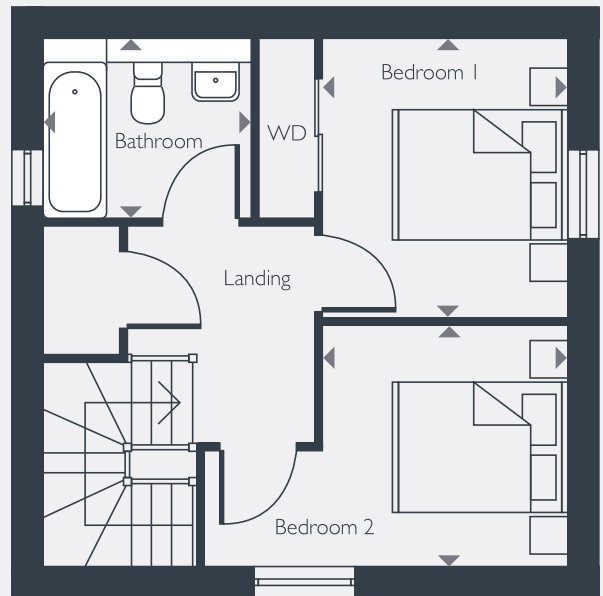

GORDON

Two bedroom house
Plot 48

GORDON

Two bedroom house
Plot 48

GROUND FLOOR

FIRST FLOOR

Internal area
67.2sq.m / 723sq.ft

DIMENSIONS	m	ft
Living / Dining / Kitchen	5.80m x 3.46m	19'0" x 11'4"

	m	ft
Bedroom 1	3.06m x 2.70m	10'0" x 8'9"
Bedroom 2	2.70m x 2.65m	8'9" x 8'7"
Bathroom	2.30m x 1.95m	7'5" x 6'4"

Please note: All layouts and floor plans, configurations, maps and information are intended for guidance only and accuracy of this information cannot be relied upon by prospective purchasers who must make their own enquiries to satisfy themselves by inspection or otherwise as to the correct detail.