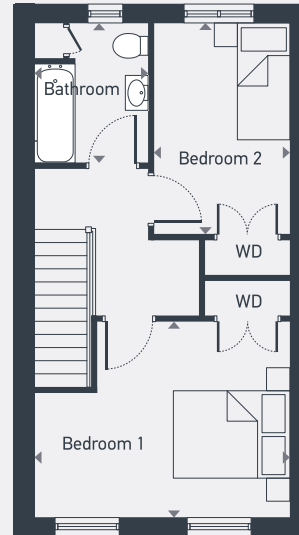

GROUND FLOOR

FIRST FLOOR

Internal area
74.4sq.m / 801sq.ft

DIMENSIONS	m	ft
Living	4.38m x 3.45m	14'4" x 11'4"
Kitchen / Dining	4.38m x 3.01m	14'4" x 9'11"
Utility / WC	2.23m x 1.85m	7'4" x 6'1"

	m	ft
Bedroom 1	4.38m x 3.37m	14'4" x 11'1"
Bedroom 2	3.62m x 2.33m	11'11" x 7'8"
Bathroom	2.40m x 1.95m	7'10" x 6'5"