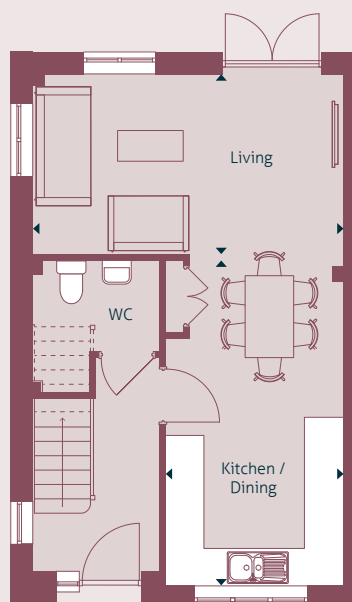

The Elder

Three bedroom semi-detached house

GROUND FLOOR

FIRST FLOOR

SECOND FLOOR

Dimensions	m	ft
Living	3.10m x 2.90m	10' 2" x 9' 5"
Kitchen / Dining	4.85m x 2.80m	15' 9" x 9' 2"
Bedroom 1	4.80m x 3.75m	15' 7" x 12' 3"
Bedroom 2	3.25m x 3.00m	10' 6" x 9' 8"
Bedroom 3	2.95m x 2.80m	9' 7" x 9' 2"