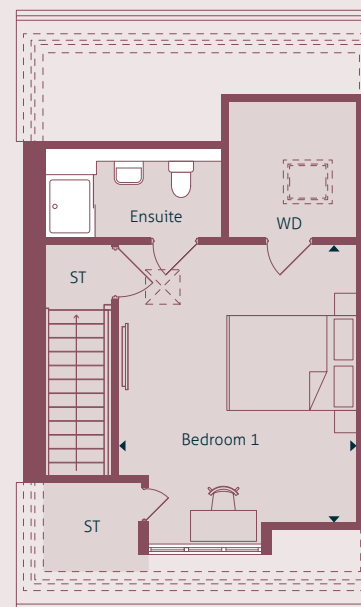

The Elder

Three bedroom semi-detached house

GROUND FLOOR

FIRST FLOOR

SECOND FLOOR

Dimensions	m	ft
Living	3.10m x 2.90m	10' 2" x 9' 5"
Kitchen / Dining	4.85m x 2.80m	15' 9" x 9' 2"
Bedroom 1	4.80m x 3.75m	15' 7" x 12' 3"
Bedroom 2	3.25m x 3.00m	10' 6" x 9' 8"
Bedroom 3	2.95m x 2.80m	9' 7" x 9' 2"