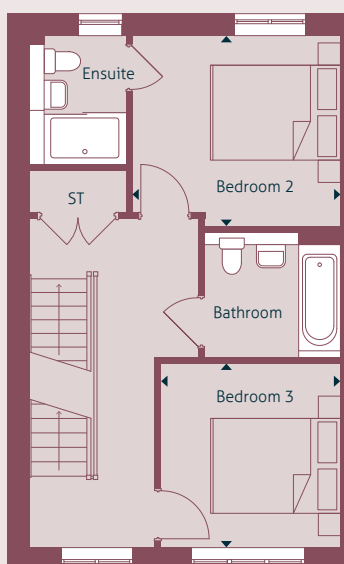

The Elder

Three bedroom semi-detached house

GROUND FLOOR

FIRST FLOOR

SECOND FLOOR

Dimensions	m	ft
Living	3.10m x 2.90m	10' 2" x 9' 5"
Kitchen / Dining	4.85m x 2.80m	15' 9" x 9' 2"
Bedroom 1	4.80m x 3.75m	15' 7" x 12' 3"
Bedroom 2	3.25m x 3.00m	10' 6" x 9' 8"
Bedroom 3	2.95m x 2.80m	9' 7" x 9' 2"