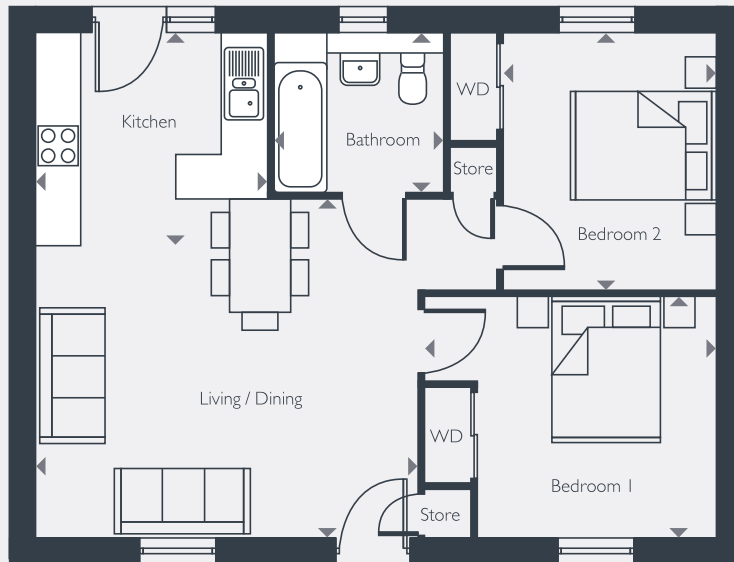

BUCHAN

Two bedroom bungalow
Plot 9

BUCHAN

Two bedroom bungalow
Plot 9

GROUND FLOOR

Internal area
60.1sq.m / 647sq.ft

DIMENSIONS	m	ft
Living / Dining	5.06m x 4.46m	16'6" x 14'6"
Kitchen	3.07m x 2.82m	10'1" x 9'3"
Bedroom 1	3.84m x 3.18m	12'6" x 10'4"
Bedroom 2	3.40m x 2.80m	11'2" x 9'2"
Bathroom	2.20m x 2.09m	7'2" x 6'9"