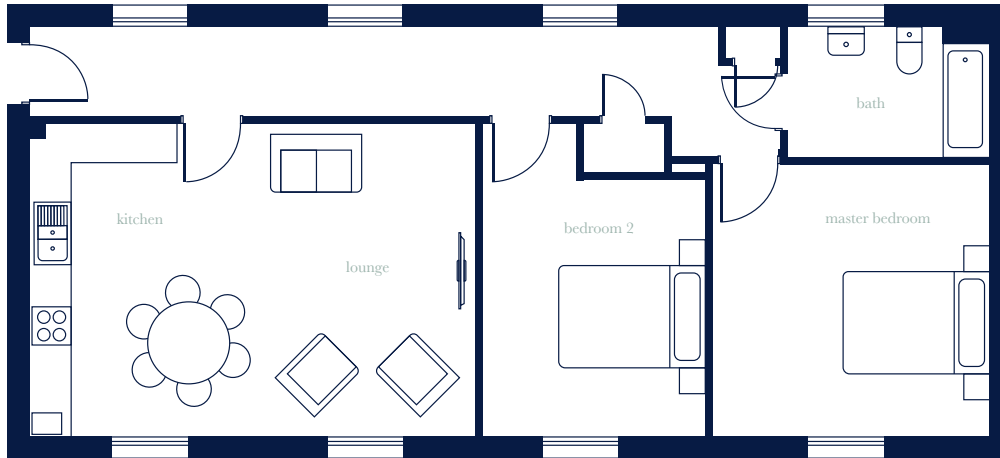

# FLAT 20

*A two bedroom apartment.*

<i>Dimensions</i>	<i>m</i>	<i>ft</i>
Lounge	4.7m x 4.5m	15'4" x 14'8"
Kitchen	4.7m x 2.2m	15'4" x 7'2"
Bedroom	4m x 4.1m	13'3" x 13'6"
Bedroom 2	3.9m x 3.3m	12'6" x 10'10"
Bathroom	1.9m x 3m	6'5" x 9'10"