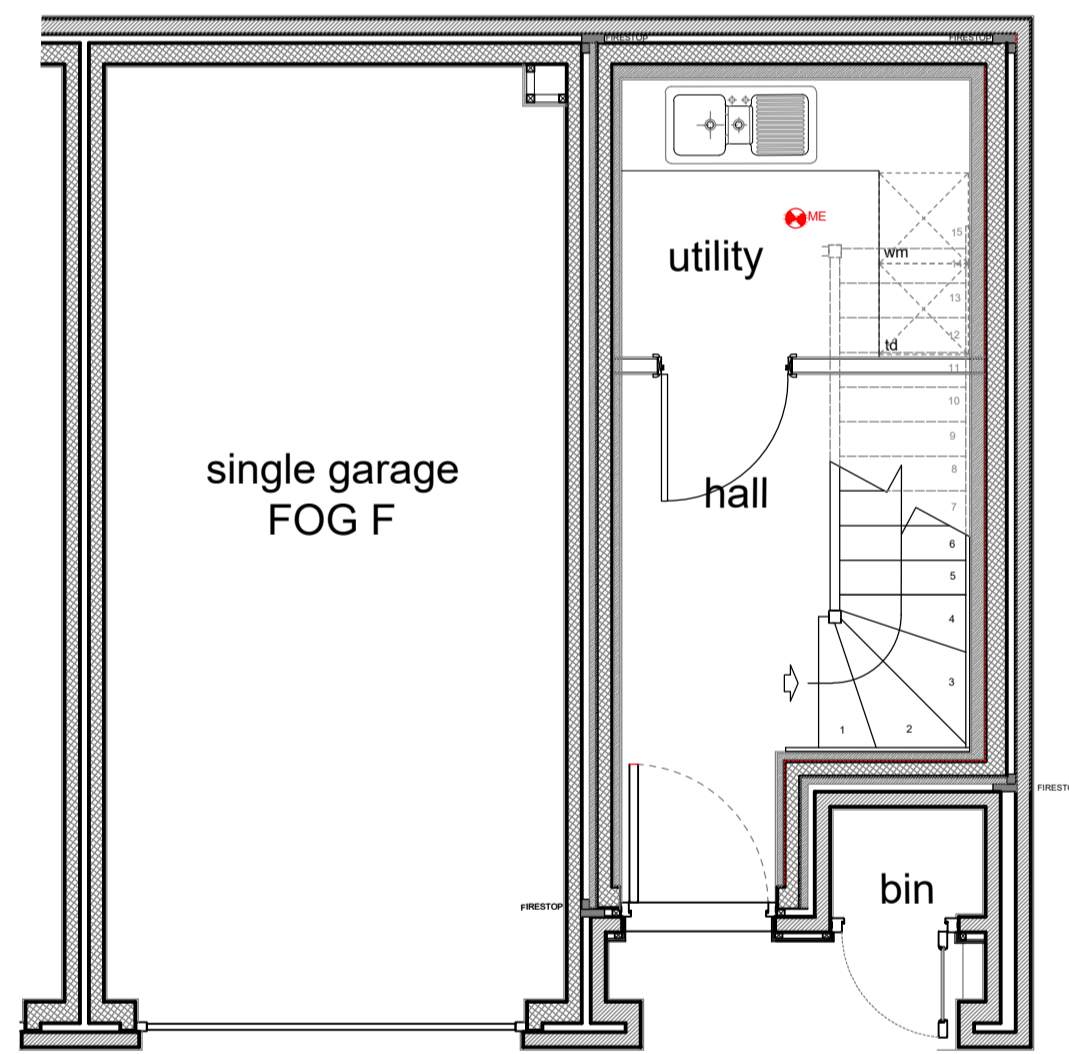

SALES DIMENSIONS
FOG F

Location	m ²	Sqft
Kitchen/Living	32.55m ²	350.37sqft
Bedroom 1	18.04m ²	194.18sqft
Bedroom 2	14.78m ²	159.09sqft
Bathroom	4.87m ²	52.42sqft

FOG F ~ ground floor layout

FOG F ~ first floor layout