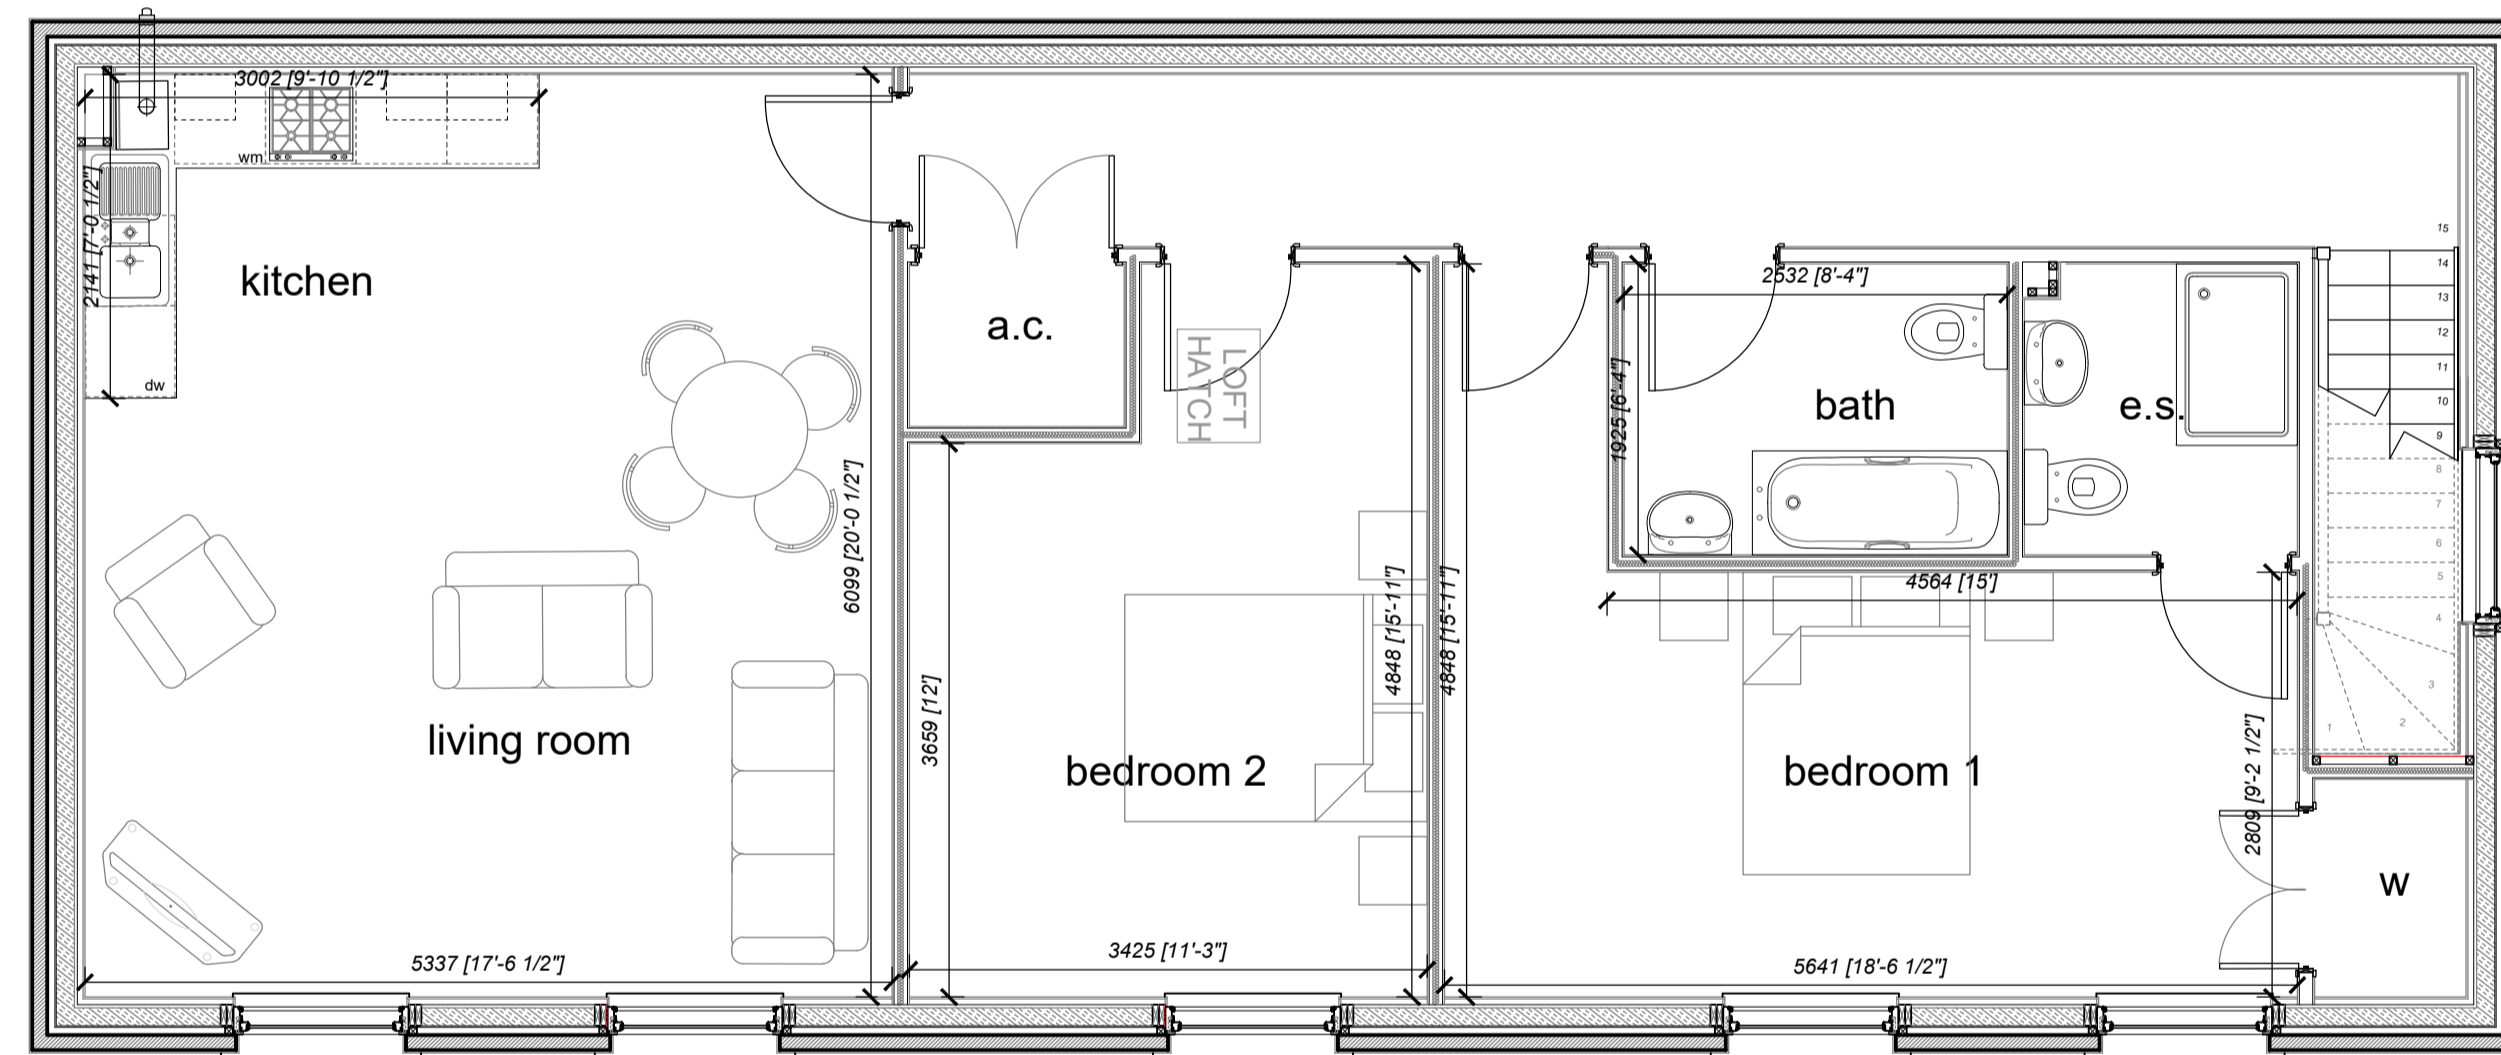

SALES DIMENSIONS
FOG F

Location	m ²	Sqft
Kitchen/Living	32.55m ²	350.37sqft
Bedroom 1	18.04m ²	194.18sqft
Bedroom 2	14.78m ²	159.09sqft
Bathroom	4.87m ²	52.42sqft

FOG F ~ ground floor layout

FOG F ~ first floor layout