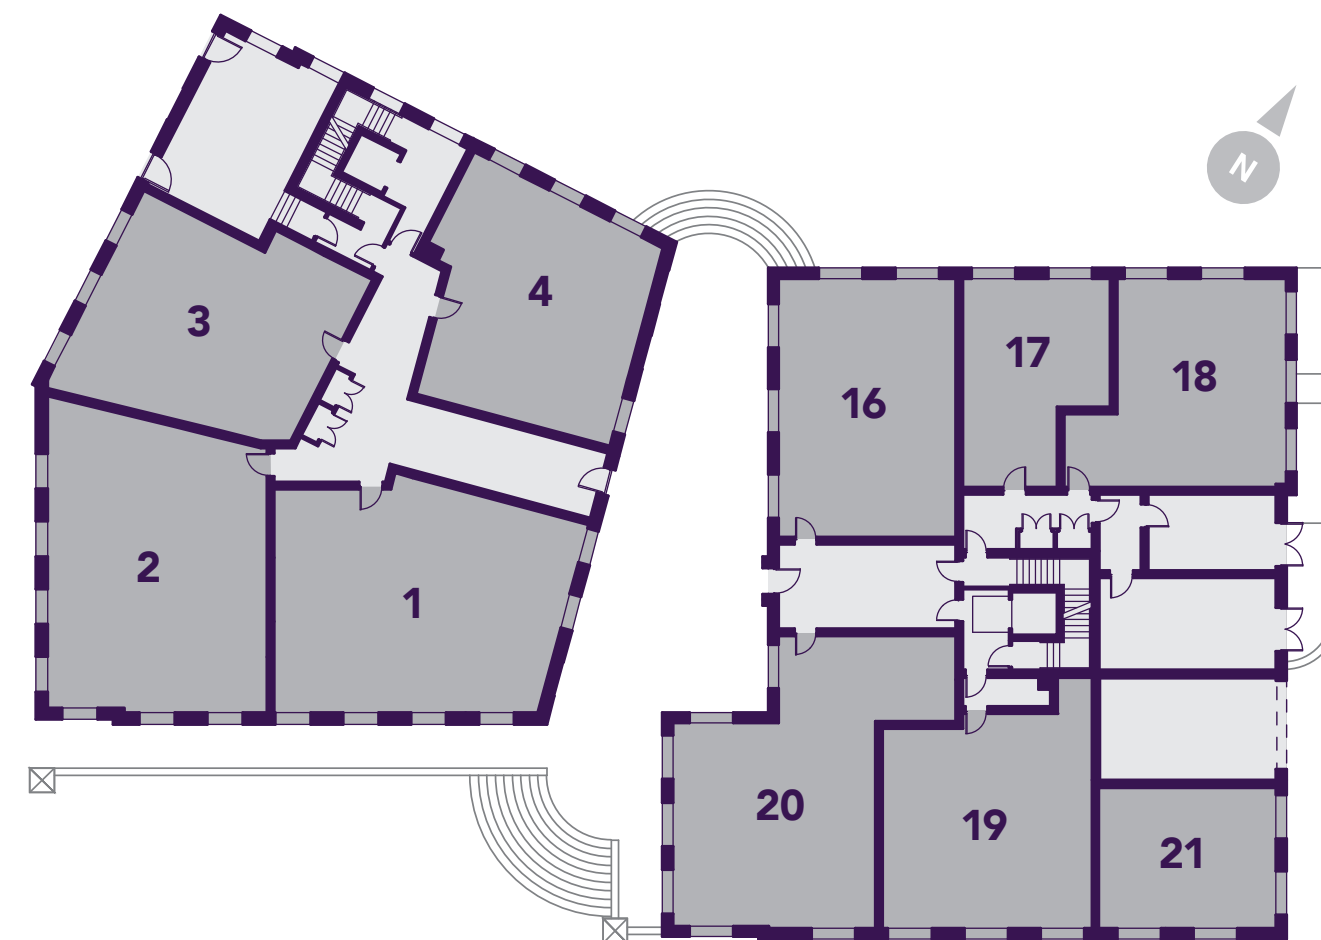

## APARTMENT LOCATOR

The apartments at Monaveen House are set across 4 floors plus a mezzanine where there are 6 duplex apartments. There is a private gated car park in the basement and from here you can take stairs to a secure lobby or one of the lifts to the floor your apartment is located on.

### GROUND FLOOR

### 1ST FLOOR

### 2ND FLOOR