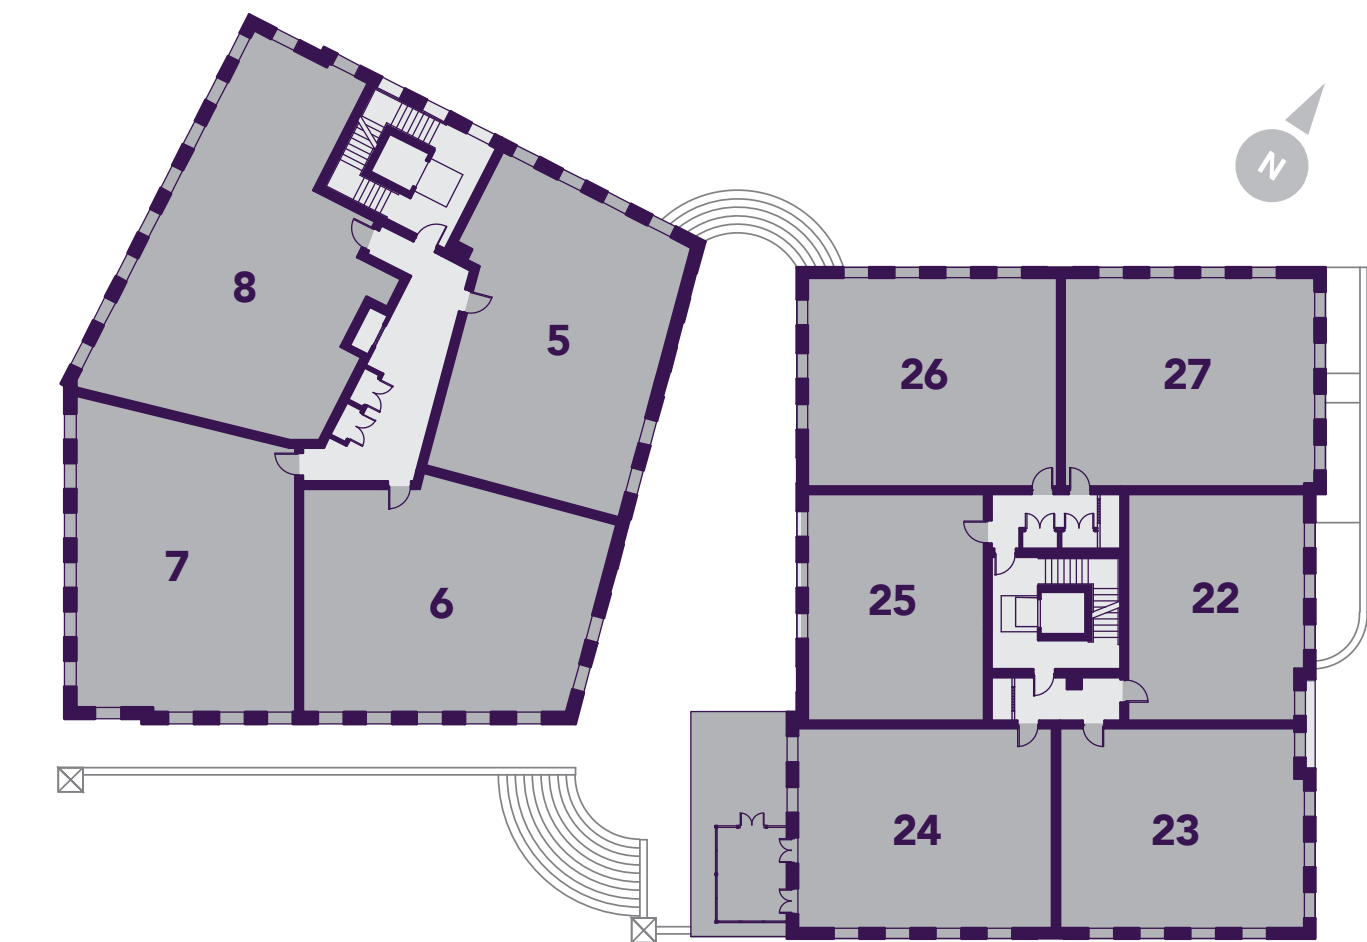

## APARTMENT LOCATOR

The apartments at Monaveen House are set across 4 floors plus a mezzanine where there are 6 duplex apartments. There is a private gated car park in the basement and from here you can take stairs to a secure lobby or one of the lifts to the floor your apartment is located on.

### GROUND FLOOR

### 1ST FLOOR

### 2ND FLOOR