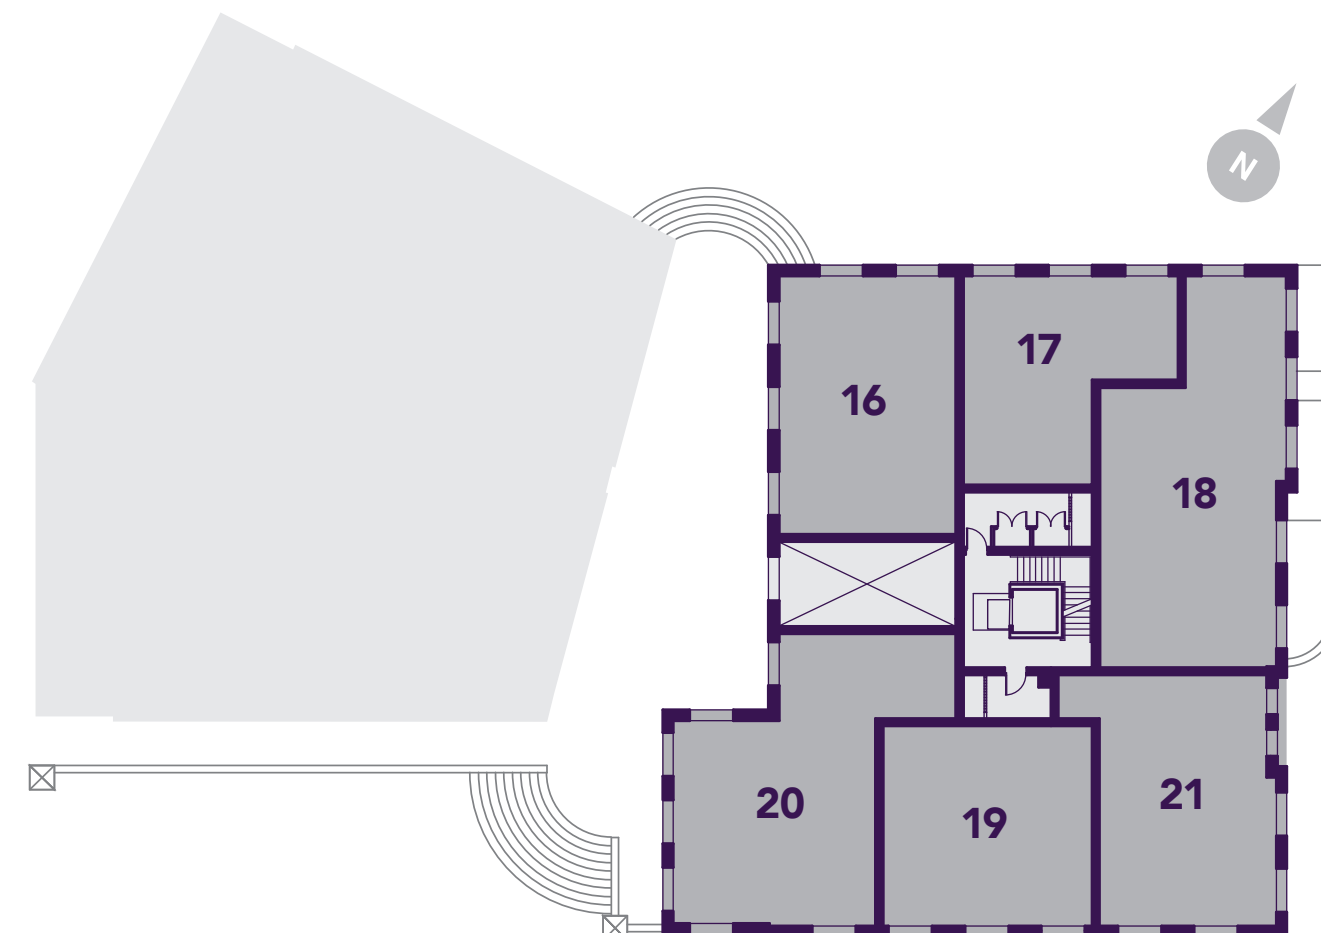

## APARTMENT LOCATOR

The apartments at Monaveen House are set across 4 floors plus a mezzanine where there are 6 duplex apartments. There is a private gated car park in the basement and from here you can take stairs to a secure lobby or one of the lifts to the floor your apartment is located on.

### GROUND FLOOR

### 1ST FLOOR

### 2ND FLOOR